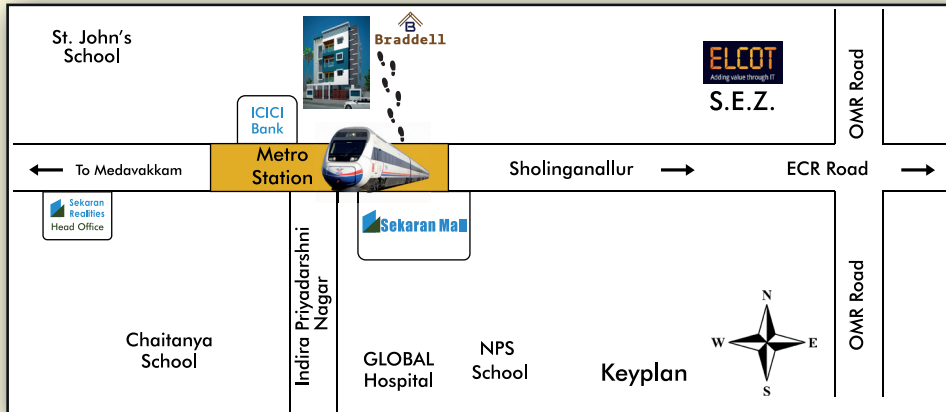

Scan QR Code for site location

Amenities

Car & Two Wheeler Parking | Lift | CCTV | Open Roof Top Terrace.

Location Highlights

- Bang on Global Hospital Junction
- Adjacent to Global Hospital Metro Station
- Near S.E.Z.
- Near to many International Schools
- Sholinganallur & Medavakkam Junction in just 5 Min. Drive