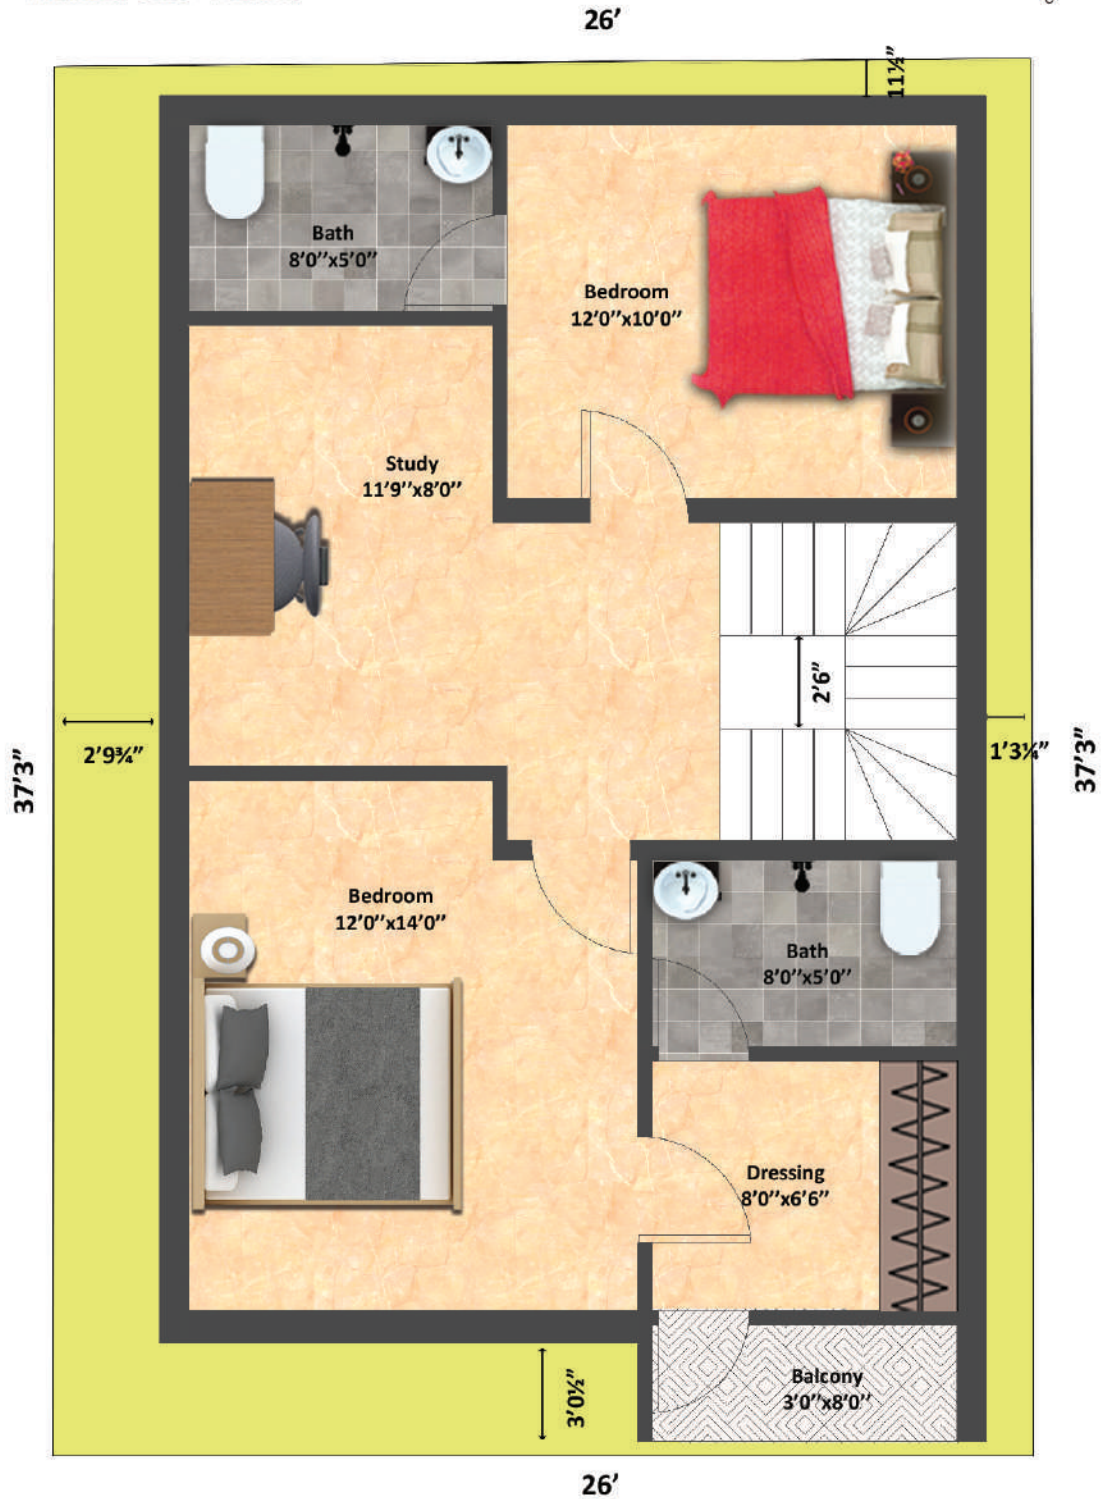

GROUND FLOOR

WHITEFORD VILLAS

FIRST FLOOR

WHITEFORD VILLAS

SECOND FLOOR

26'

TERRACE

WHITEFORD VILLAS

Grand Lifestyle | Aesthetic Design | Crafted for Elite

Our villas offer the epitome of comfort and elegance with spacious rooms and exquisite design with state-of-the-art amenities. Whiteford villas redefine the meaning of luxury living. 39 units, 3 bedroom layouts.

BEDROOMS

2-Way switches for light and fan in all bedrooms

NETWORKING

DTH & network plug - in socket provision in living / dining and all bedrooms

DOORS

MAIN DOORS

Teak wood door frame with veneer door finish