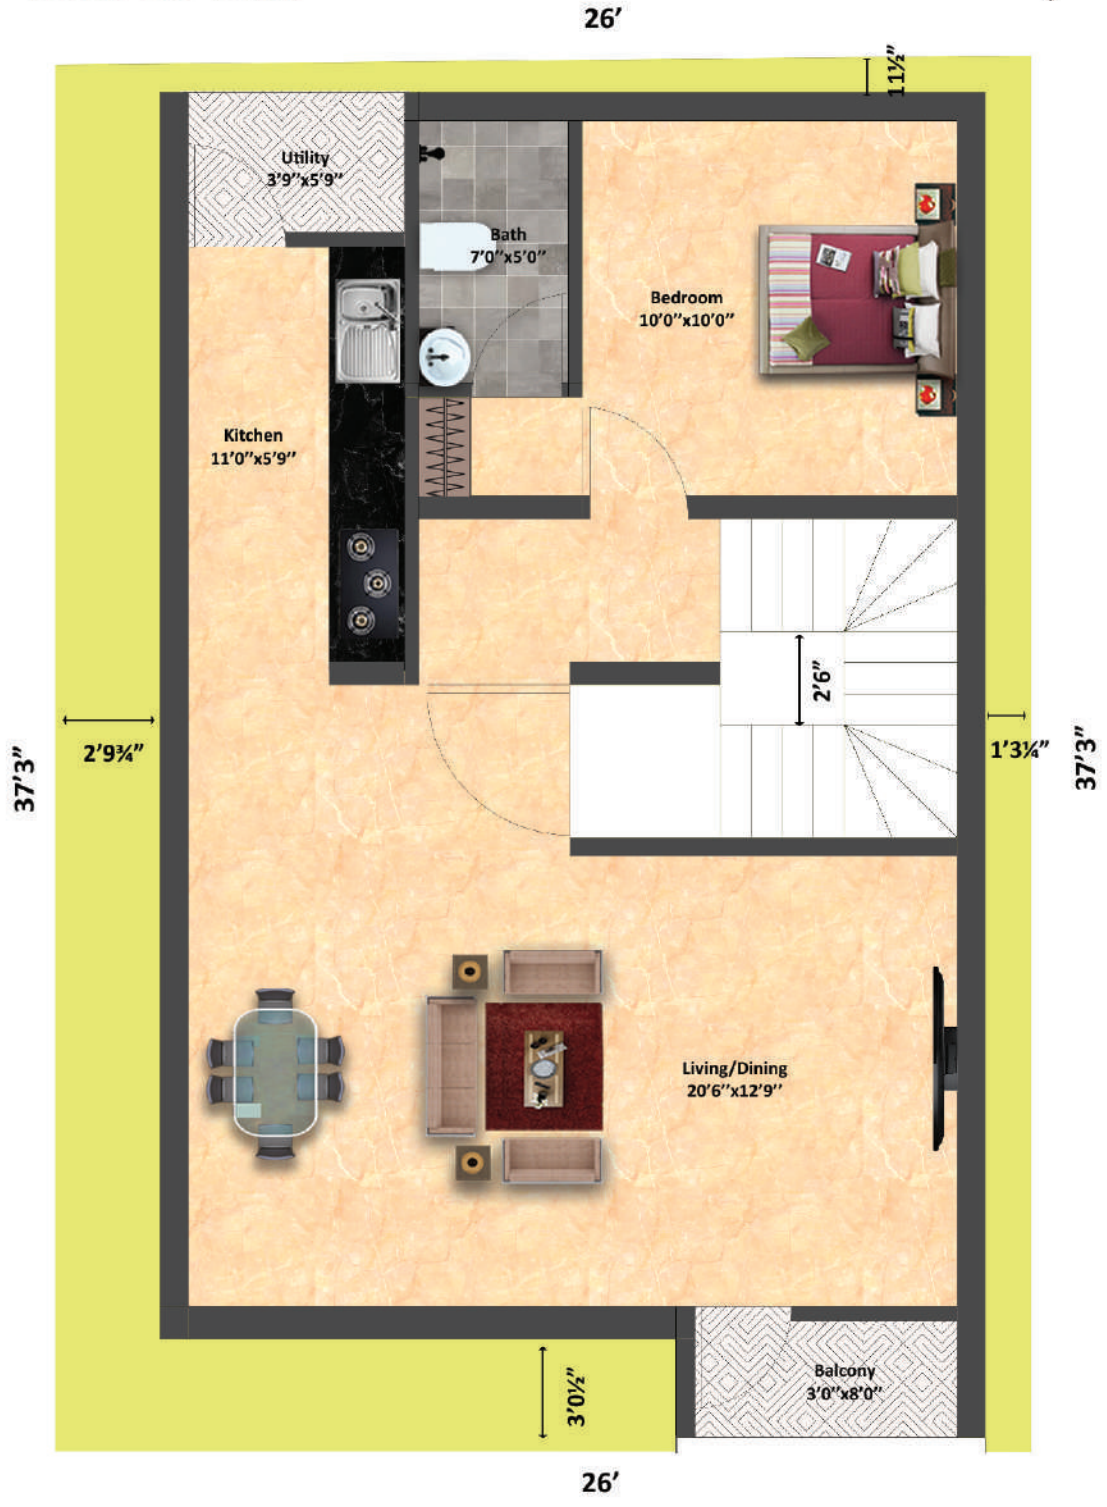

GROUND FLOOR

WHITEFORD VILLAS

FIRST FLOOR

WHITEFORD VILLAS

SECOND FLOOR

26'

TERRACE

WHITEFORD VILLAS

Grand Lifestyle | Aesthetic Design | Crafted for Elite

Our villas offer the epitome of comfort and elegance with spacious rooms and exquisite design with state-of-the-art amenities. Whiteford villas redefine the meaning of luxury living. 39 units, 3 bedroom layouts.