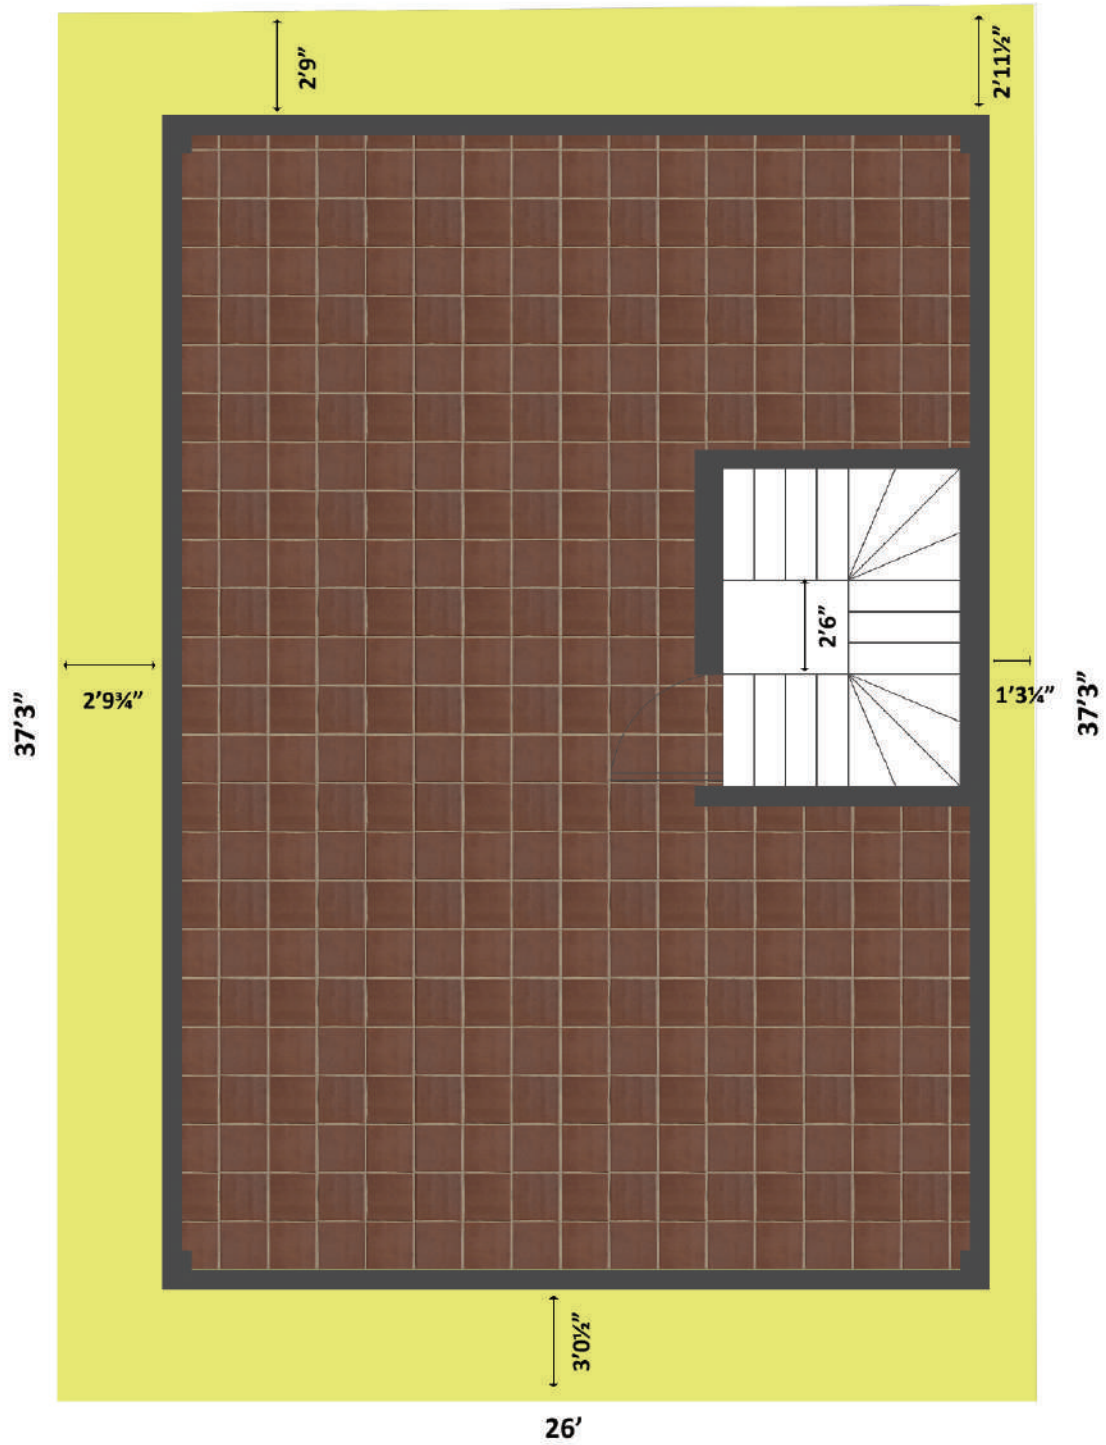

GROUND FLOOR

WHITEFORD VILLAS

FIRST FLOOR

WHITEFORD VILLAS

SECOND FLOOR

26'

TERRACE

WHITEFORD VILLAS

Grand Lifestyle | Aesthetic Design | Crafted for Elite

Our villas offer the epitome of comfort and elegance with spacious rooms and exquisite design with state-of-the-art amenities. Whiteford villas redefine the meaning of luxury living. 39 units, 3 bedroom layouts.