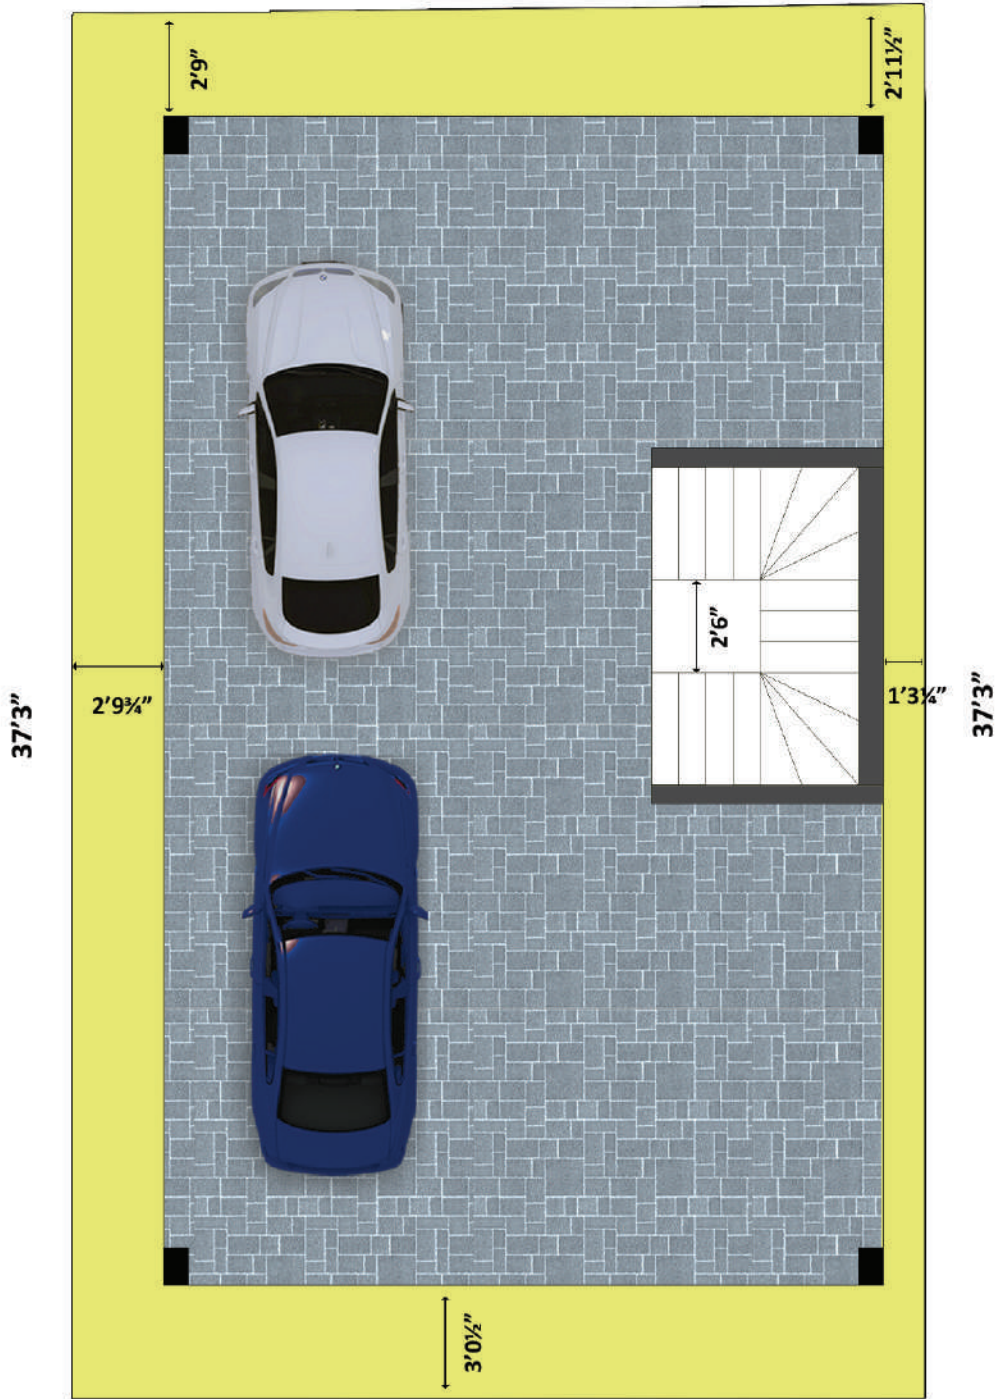

26'

26'

GROUND FLOOR